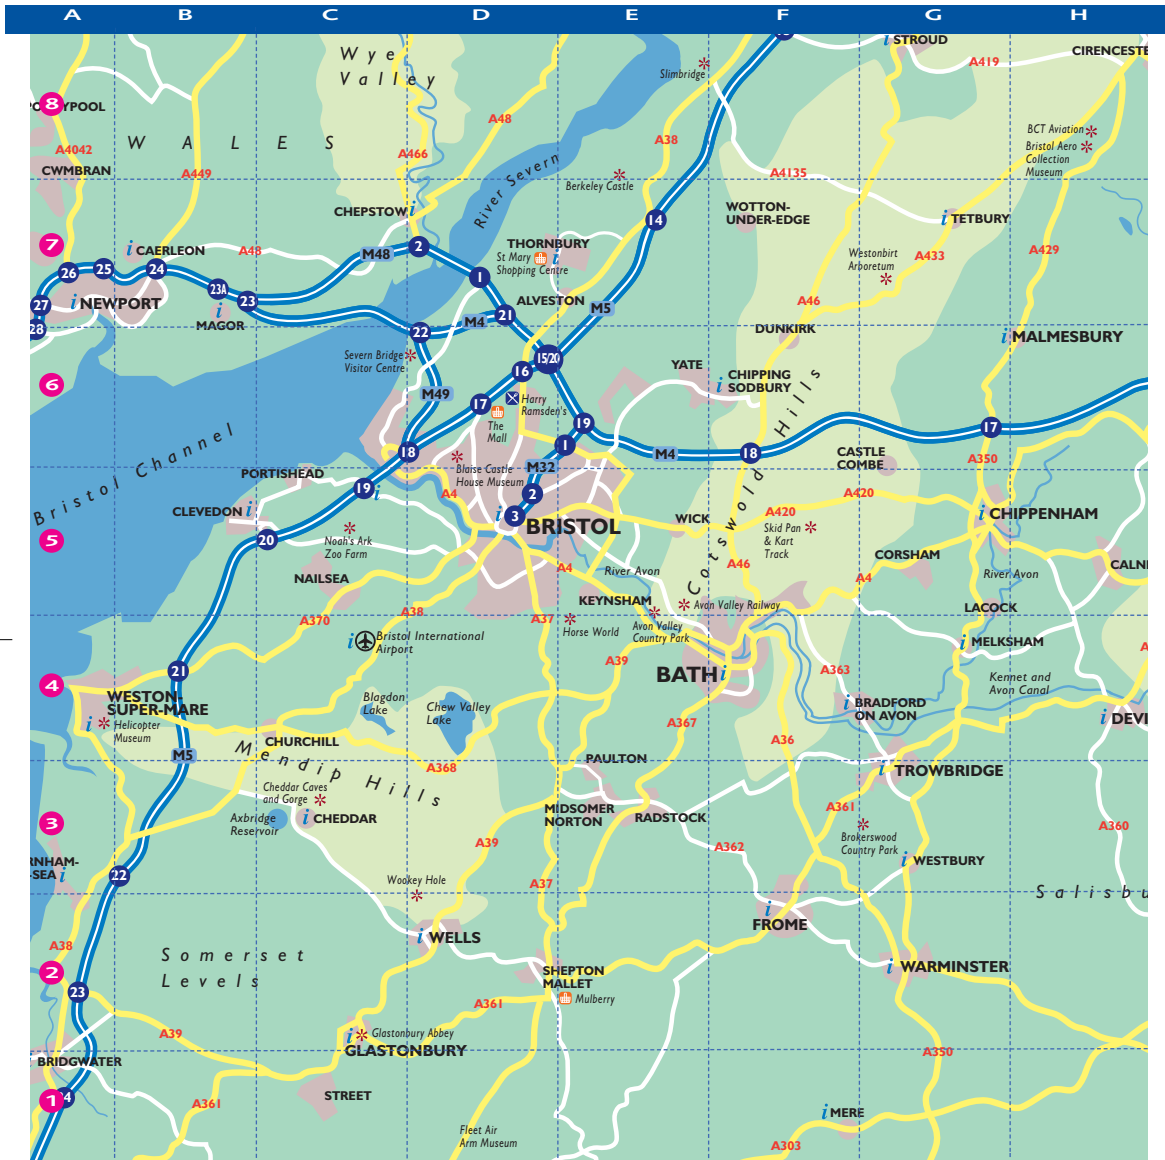

MAP 3 REGIONAL MAP

- Tourist attractions
- Cinemas
- Churches
- Theatres and arts centres
- Ferry landing stages
- Railway stations
- Rail network

- Bus stations
- Pedestrian areas/routes
- Open top bus stops
- Shopping
- Restaurant/café
- Parking
- Areas of Outstanding Natural Beauty